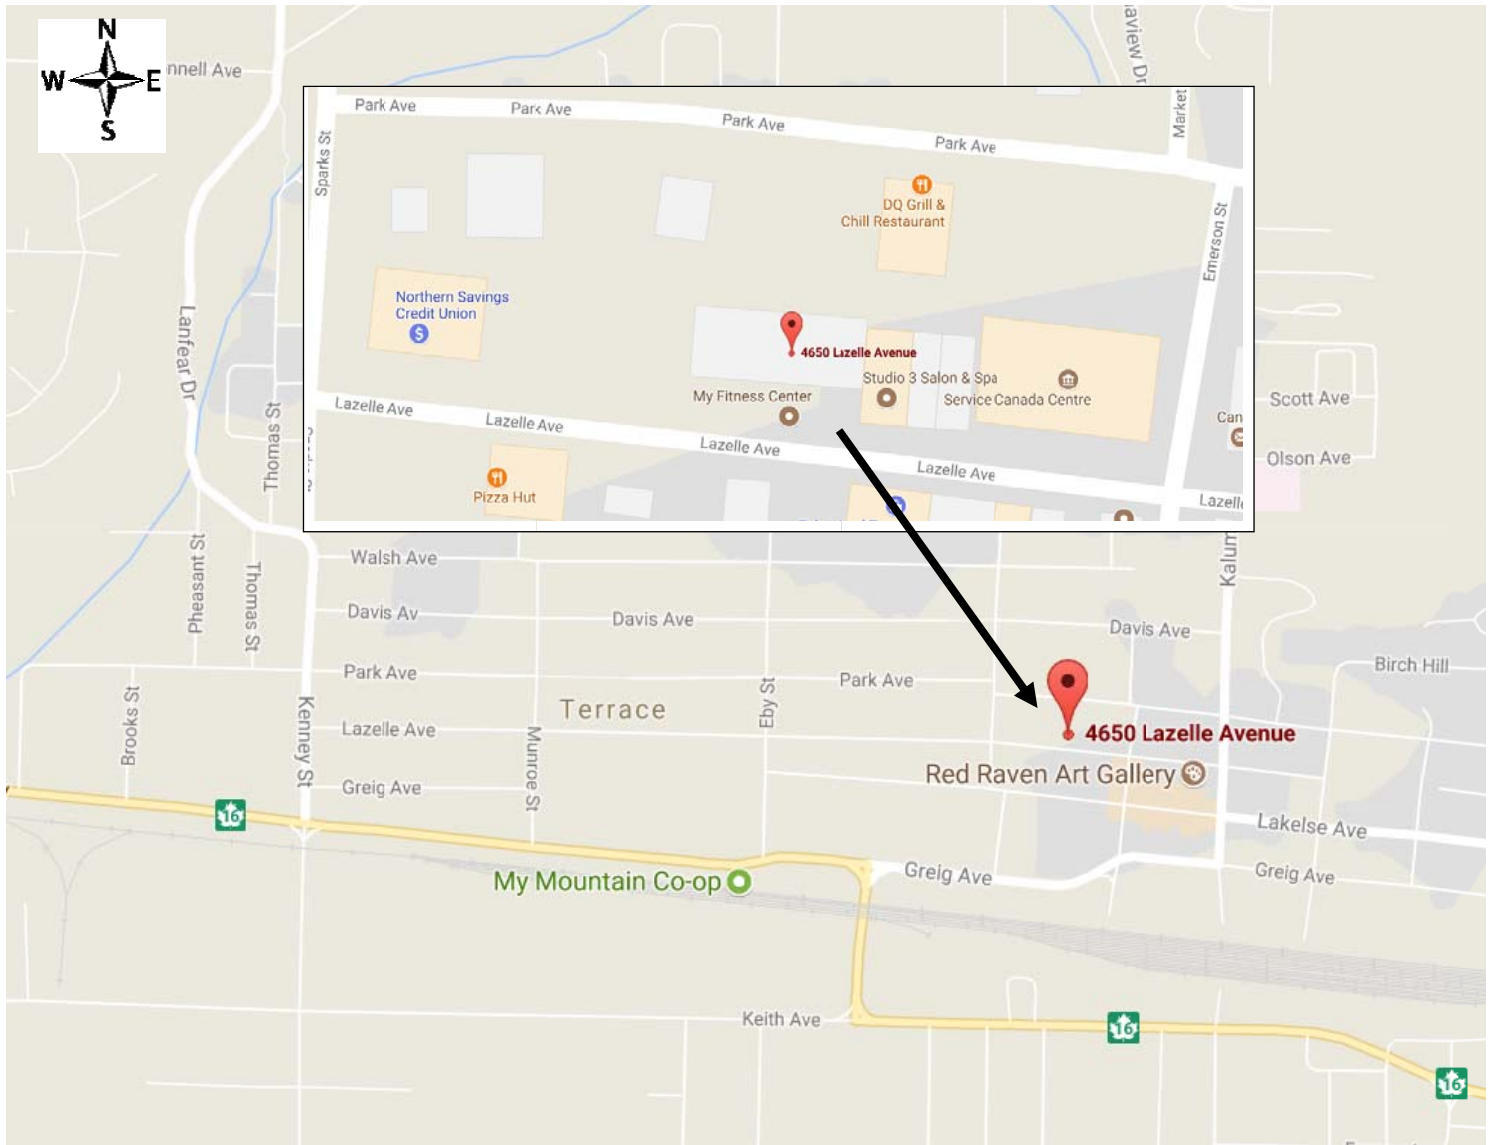

Northern BC Sleep Center - #206 – 4650 Lazelle Avenue, Terrace, BC

206–4650 Lazelle Avenue, Terrace, BC. Our sleep lab is located on the second floor. Enter through the side door and continue up to the second floor. We have a sign above the entrance door.

Building Entrance:

Attendance at the Northern BC Sleep Center for your overnight sleep study is by appointment only. The front door of the sleep lab on Lazelle Avenue opens at **7:45 PM** on the night of your sleep study. For all other appointments, you will be advised of your scheduled time. Entrance is through the front door on Lazelle Avenue.

Directions to our sleep lab:

From Highway 16 travel north on Eby Street. Turn east onto Lazelle Avenue. Our sleep lab is located between Sparks Street and Emerson Street. We are in the same building as My Fitness Centre and Northern Eyes Optometry. The Northern Savings Credit Union is beside our building.

Parking:

There is **FREE** parking beside our building.