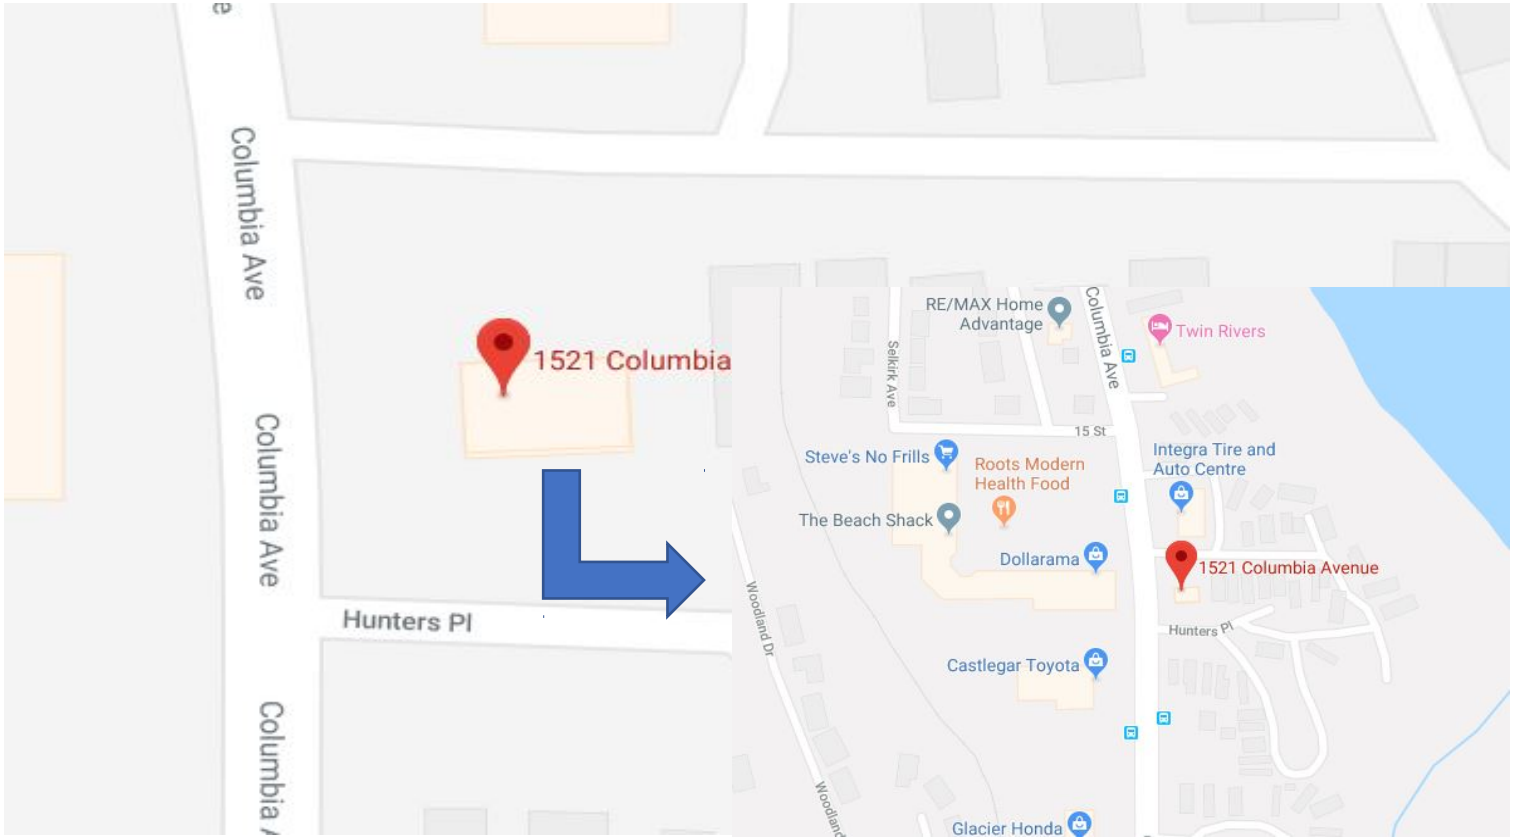

Castlegar Sleep Center – Castlegar Office 1521 Columbia Avenue Castlegar, BC V1N 1J1

Directions to our office:

From Highway 22 at 200 North Ave. Head north on Highway 22 North toward 201 Avenue. Continue onto Columbia Avenue. Our office is located on the right. The Dollarama and No Frills is located across the street from our office.